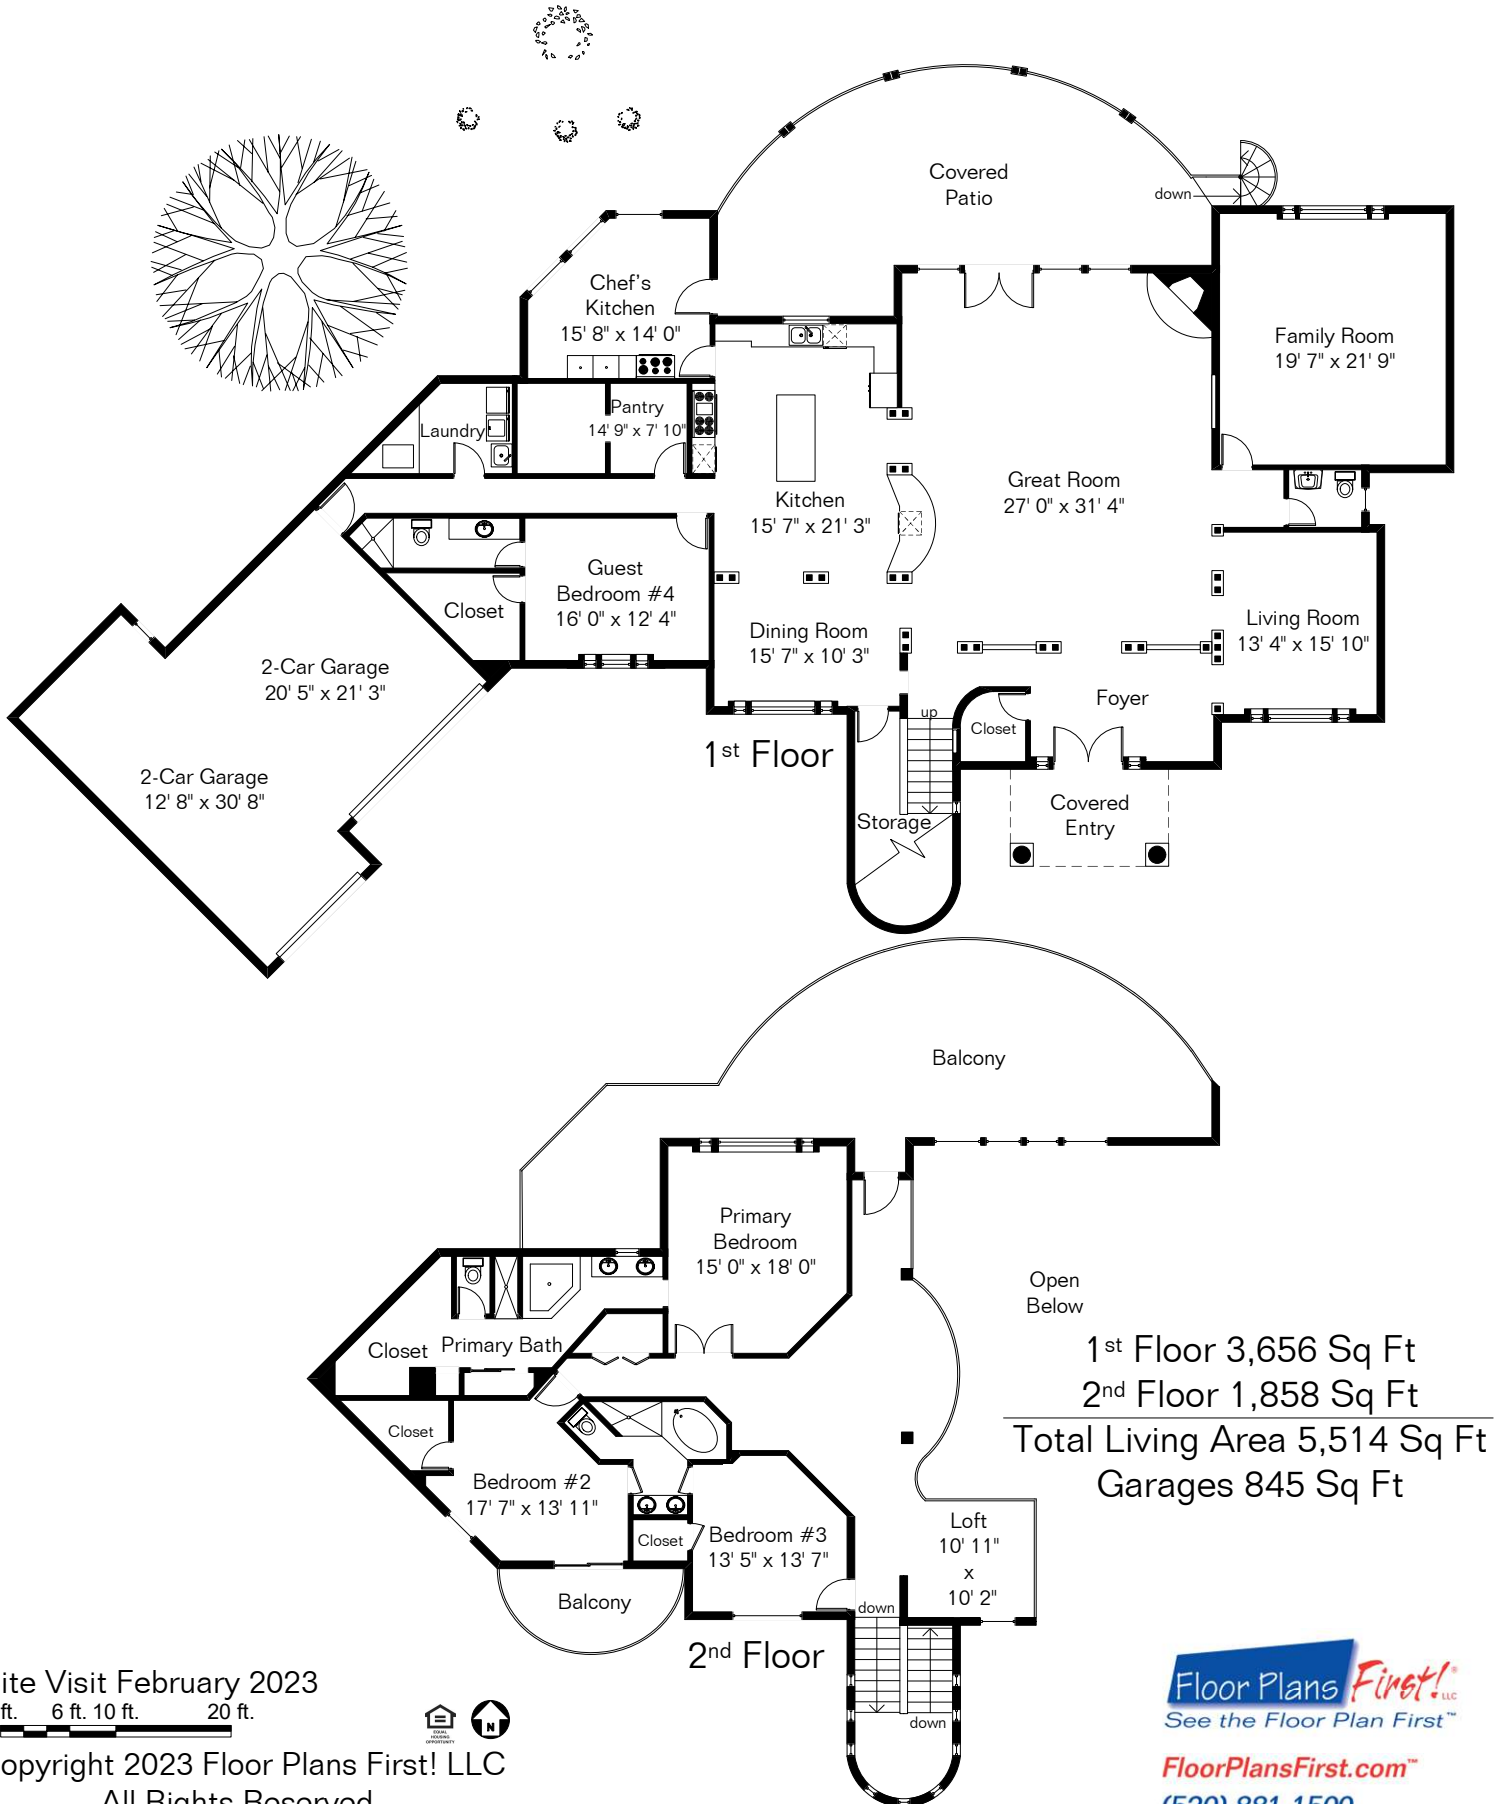

The square footages and room size information are deemed to be reliable but are not guaranteed and should be independently verified. This drawing is for marketing purposes only.

4620 E Swans Nest Rd

Site Visit February 2023

0 ft. 6 ft. 10 ft. 20 ft.

Copyright 2023 Floor Plans First! LLC
All Rights Reserved.

Floor Plans First!
See the Floor Plan First!

FloorPlansFirst.com™
(520) 881-1500